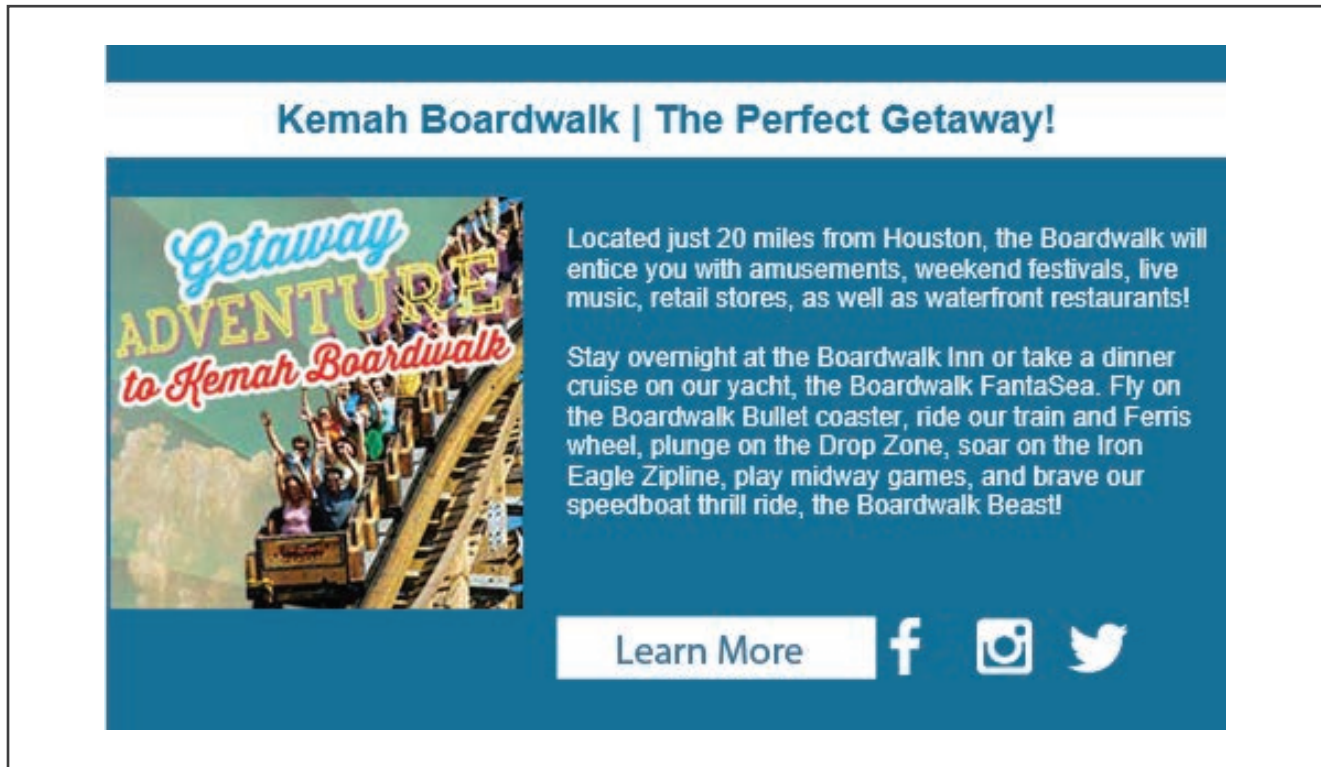

Click here for a sample of an eNewsletter Featured Placement»

PLEASE NOTE! Tour Texas eNewsletters scheduled sends:

- Hot & Happening Event eNewsletter - EVERY FIRST TUESDAY OF YOUR START MONTH
- Tour Texas 1st eNewsletter** - BETWEEN THE 1ST AND THE 15TH OF YOUR START MONTH
- Tour Texas 2nd eNewsletter** - BETWEEN THE 16TH AND THE 30TH OF YOUR START MONTH